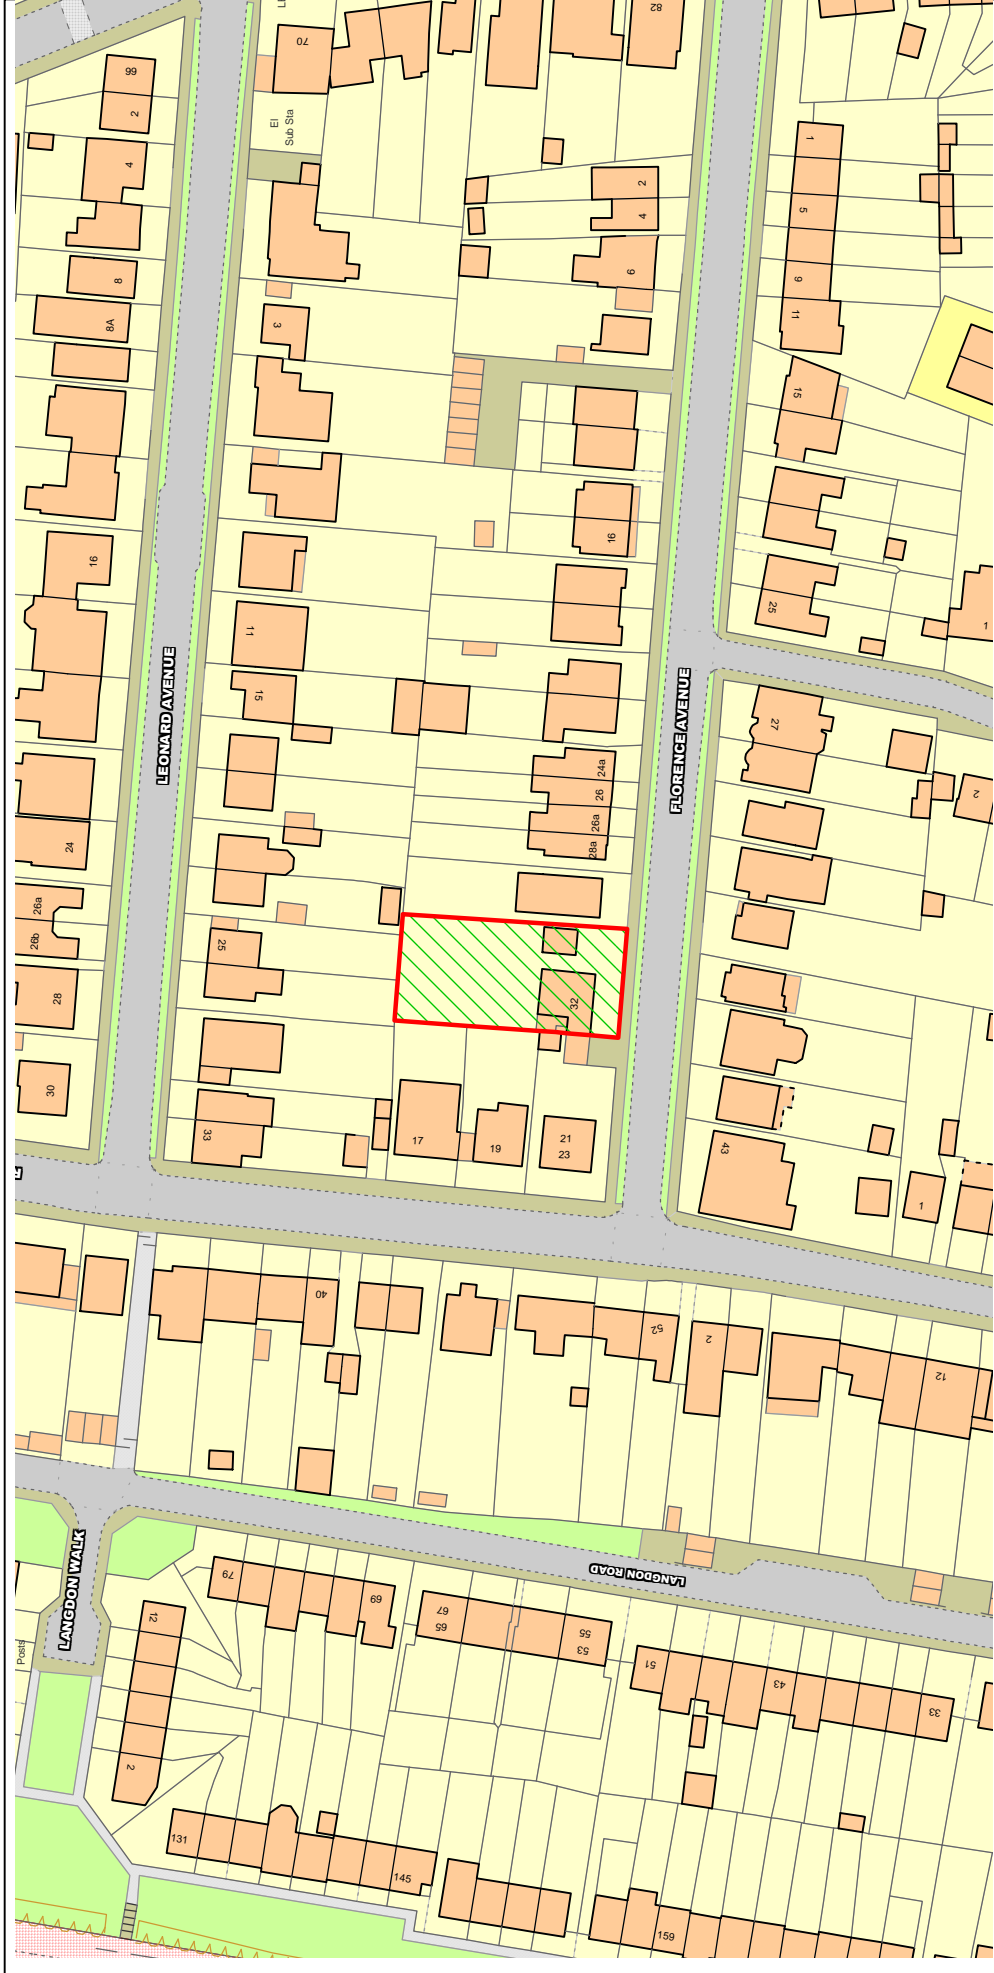

# NORTHGATE SE GIS Print Template

Text Details **32 Florence Ave**

This material has been reproduced from Ordnance Survey digital map data with the permission of the controller of Her Majesty's Stationery Office, © Crown Copyright.